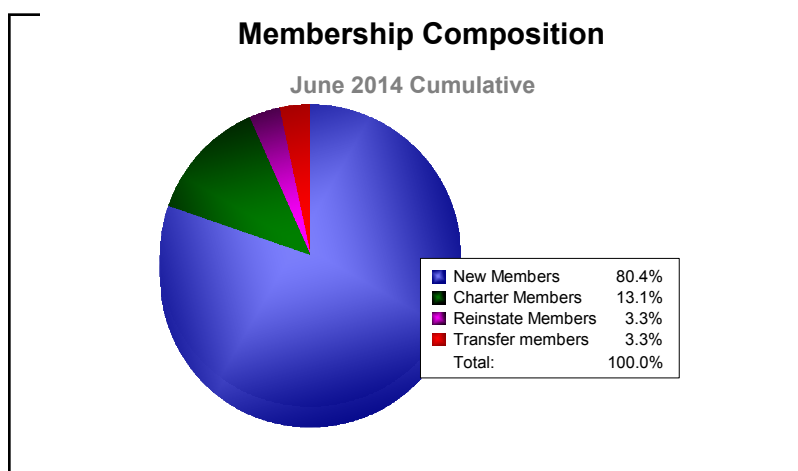

Year	New Clubs	Dropped Clubs	Gain/ Loss Clubs	New Members	Charter Members	Reinstate Members	Transfer Members	Total Member Added	Total Members Dropped	Gain/ Loss Members
2009-2010	0	0	0	151	0	9	0	160	-137	23
2010-2011	0	-1	-1	115	0	7	2	124	-94	30
2011-2012	1	-1	0	82	26	4	8	120	-131	-11
2012-2013	0	-2	-2	106	1	8	7	122	-234	-112
2013-2014	1	0	1	123	20	5	5	153	-117	36
Average	0	-1	0	115	9	7	4	136	-143	-7