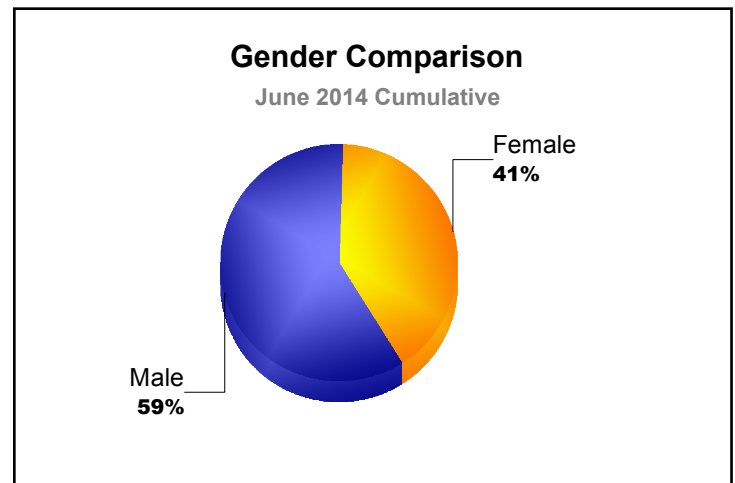

Year	New Clubs	Dropped Clubs	Gain/ Loss Clubs	New Members	Charter Members	Reinstate Members	Transfer Members	Total Member Added	Total Members Dropped	Gain/ Loss Members
2009-2010	0	0	0	151	0	9	0	160	-137	23
2010-2011	0	-1	-1	115	0	7	2	124	-94	30
2011-2012	1	-1	0	82	26	4	8	120	-131	-11
2012-2013	0	-2	-2	106	1	8	7	122	-234	-112
2013-2014	1	0	1	123	20	5	5	153	-117	36
Average	0	-1	0	115	9	7	4	136	-143	-7