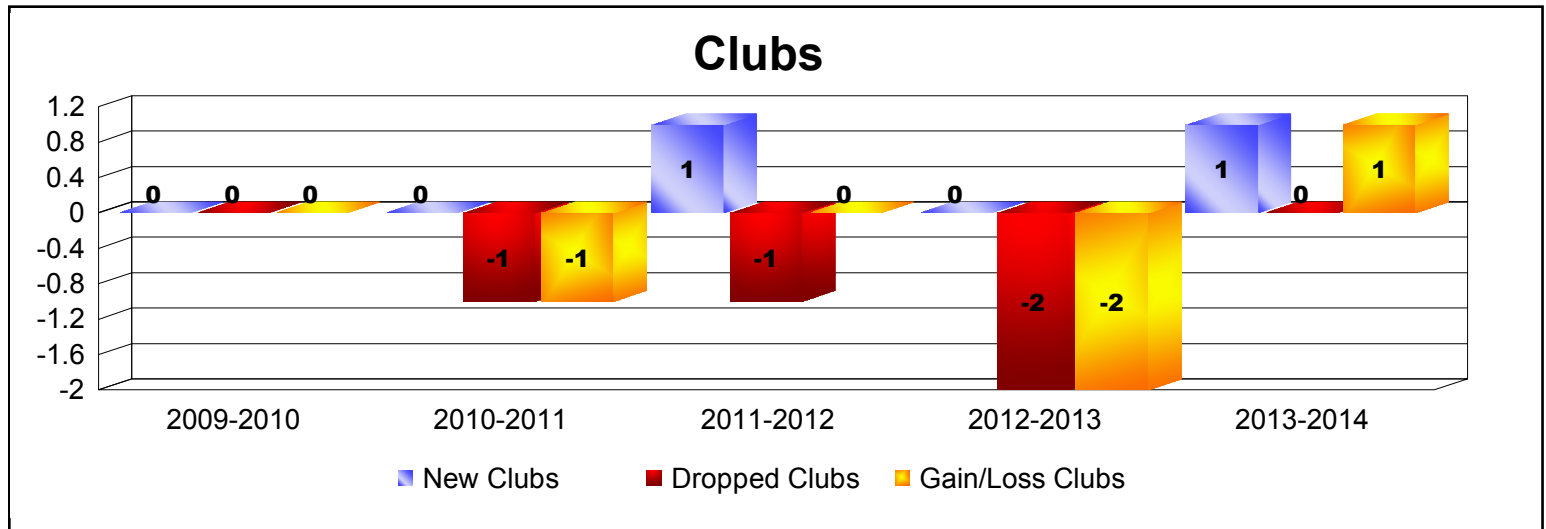

Year	New Clubs	Dropped Clubs	Gain/ Loss Clubs	New Members	Charter Members	Reinstate Members	Transfer Members	Total Member Added	Total Members Dropped	Gain/ Loss Members
2009-2010	0	0	0	151	0	9	0	160	-137	23
2010-2011	0	-1	-1	115	0	7	2	124	-94	30
2011-2012	1	-1	0	82	26	4	8	120	-131	-11
2012-2013	0	-2	-2	106	1	8	7	122	-234	-112
2013-2014	1	0	1	123	20	5	5	153	-117	36
Average	0	-1	0	115	9	7	4	136	-143	-7

Year	New Clubs	Dropped Clubs	Gain/ Loss Clubs	New Members	Charter Members	Reinstate Members	Transfer Members	Total Member Added	Total Members Dropped	Gain/ Loss Members
2009-2010	0	0	0	3	0	0	0	3	-18	-15
2010-2011	0	0	0	3	0	2	0	5	-13	-8
2011-2012	0	0	0	11	0	1	2	14	-13	1
2012-2013	0	0	0	5	0	0	0	5	-15	-10
2013-2014	0	0	0	4	0	0	0	4	-4	0
Average	0	0	0	5	0	1	0	6	-13	-6