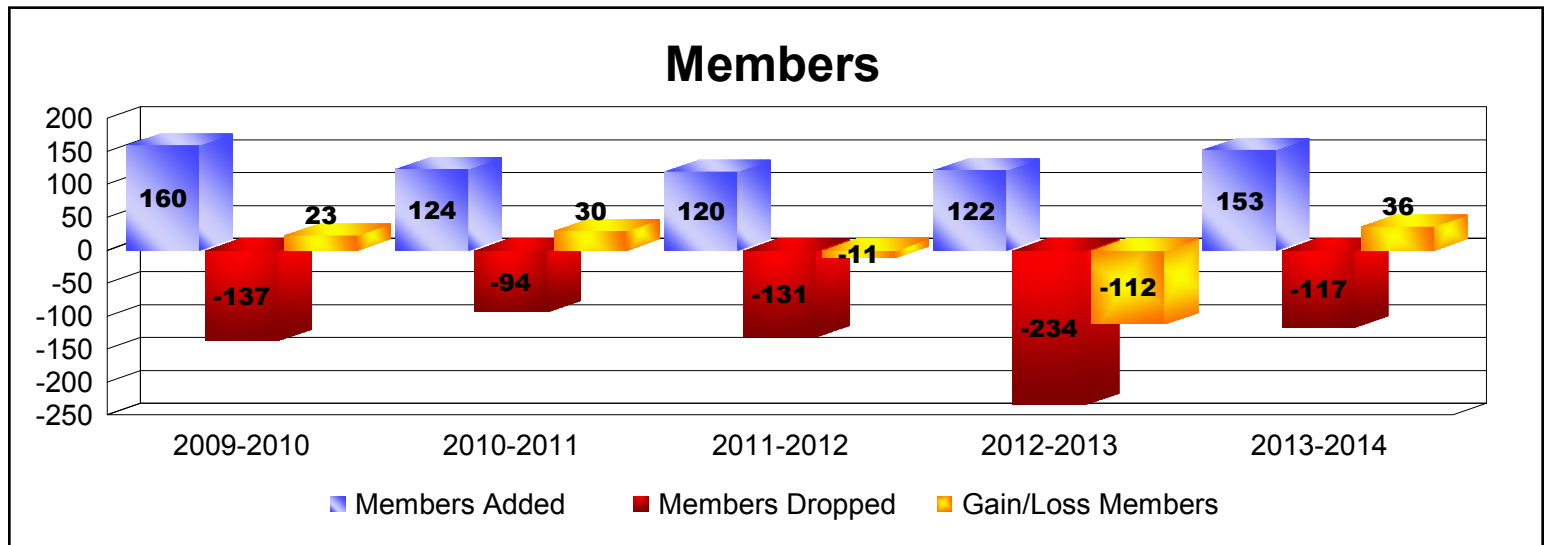

Year	New Clubs	Dropped Clubs	Gain/ Loss Clubs	New Members	Charter Members	Reinstate Members	Transfer Members	Total Member Added	Total Members Dropped	Gain/ Loss Members
2009-2010	0	0	0	151	0	9	0	160	-137	23
2010-2011	0	-1	-1	115	0	7	2	124	-94	30
2011-2012	1	-1	0	82	26	4	8	120	-131	-11
2012-2013	0	-2	-2	106	1	8	7	122	-234	-112
2013-2014	1	0	1	123	20	5	5	153	-117	36
Average	0	-1	0	115	9	7	4	136	-143	-7

Year	New Clubs	Dropped Clubs	Gain/ Loss Clubs	New Members	Charter Members	Reinstate Members	Transfer Members	Total Member Added	Total Members Dropped	Gain/ Loss Members
2009-2010	0	0	0	3	0	0	0	3	-18	-15
2010-2011	0	0	0	3	0	2	0	5	-13	-8
2011-2012	0	0	0	11	0	1	2	14	-13	1
2012-2013	0	0	0	5	0	0	0	5	-15	-10
2013-2014	0	0	0	4	0	0	0	4	-4	0
Average	0	0	0	5	0	1	0	6	-13	-6